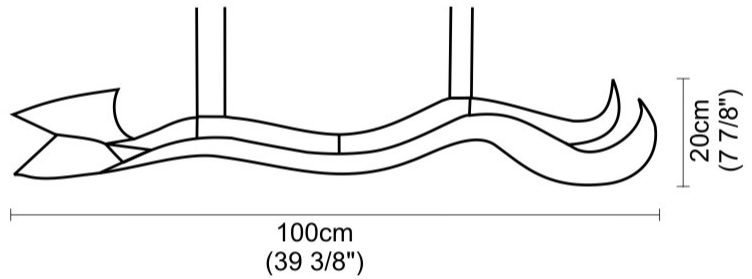

TEMPO PERSO SUSPENSION

D131229- _____

base number

1. To build a product code in our configurator select the specify button on the base model # product page
2. To build a manual product code on this datasheet choose from the options listed below in blue font and add the suffix to the base model #

GENERAL

Series: Tempo Perso

Brand: Knikerboker

Division: Design

Mounting Type: Suspension

Mounting Location: Ceiling

Subcategory: Pendant

PHYSICAL

Shape: Curves

Length (mm): 1000

Length (in): 39 ³/₈

Height (mm): 200

Height (in): 7 ⁷/₈

Light Distribution: Indirect

Fixture Finish: EWH / EBK / MAN / COF / PRD / SLF / GLF / CLF / BRL / EWS / EWG / EWC / EWR / EBS / EBG / EBC / EBC / EBB / MAS / MAD / MAC / MAB / COS / CGO / CCL / CBL / PRS / PRG / PRC / PRB

Fixture Material: Aluminum

Cable Details: 4 Steel Cables 2000mm / 78 3/4" - Silicon Cable 2000mm / 78 3/4"

ELECTRICAL

Lamp Type: LED

Total Output Wattage (W): 20

Dimming: Tri-Mode (Non-Dimming and Phase Dimming (120Vac only) and 0-10V Dimming)

Driver Included: Yes

Driver Location: Integrated

Driver Type: Constant Current - Universal

Driver Class: Class 2

Input Voltage (V): 120 - 277

Constant Current (MA): 250

Upon Request: 0-10Vdc dimming / Phase dimming @120Vac / 277Vac

LED

Number of LEDs: 2

Color Temperature (°K): 3000

Max. Delivered Lumen (lm): 2200

CRI: >85 CRI

Lamp Life (hrs): 50000

OPTICAL

RATINGS AND CERTIFICATIONS

Certified By: CSA Certified to UL and CSA Standards

IP rating: IP20